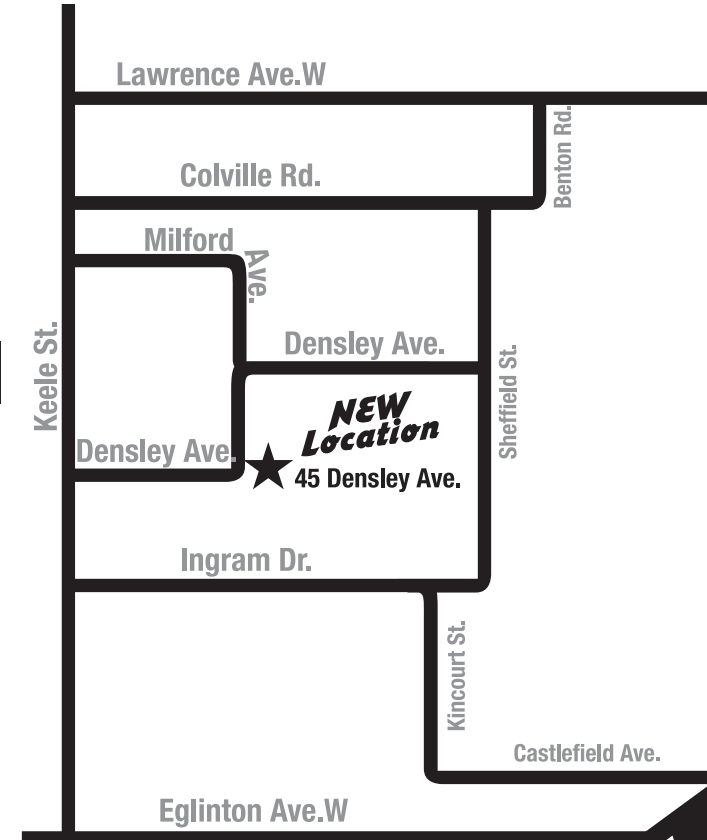

» NEW STUDENTS « 1-FREE TRIAL LESSON !!!

SEE OTHER SIDE FOR
CLASS SCHEDULE